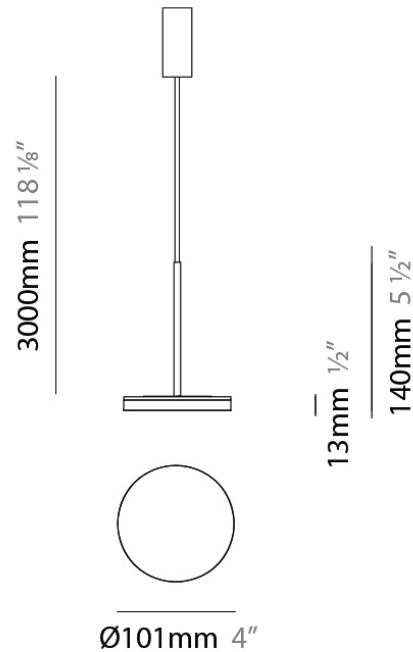

BELLA SUSPENSION

D81668R9-BLK

PROJECT _____

TYPE _____

NOTES _____

QUANTITY _____

DATE _____

GENERAL

Series: Bella

Brand: Panzeri

Division: Design

Mounting Type: Suspension

Mounting Location: Ceiling

Subcategory: Pendant

PHYSICAL

Diameter (mm): 101

Diameter (in): 4

Height (mm): 13

Height (in): 1/2

Max. Overall Height (mm): 3013

Max. Overall Height (in): 118 7/8

Light Distribution: Indirect

Weight (kg): 0.54501

Weight (lbs): 1.2

Diffuser: Opal - Acrylic

Fixture Material: Aluminum Die Cast

ELECTRICAL

Lamp Type: LED

Input Wattage (W): 6.5

Dimming: Non-Dimmable

Driver Included: Yes

Driver Location: Integrated

Driver Type: Constant Voltage - Universal

Driver Class: Class 2

Input Voltage (V): 120

LED

Color Temperature (°K): 2700

Max. Delivered Lumen (lm): 388

CRI: >90 CRI

OPTICAL

RATINGS AND CERTIFICATIONS

Certified By: CSA Certified to UL and CSA Standards

IP rating: IP40