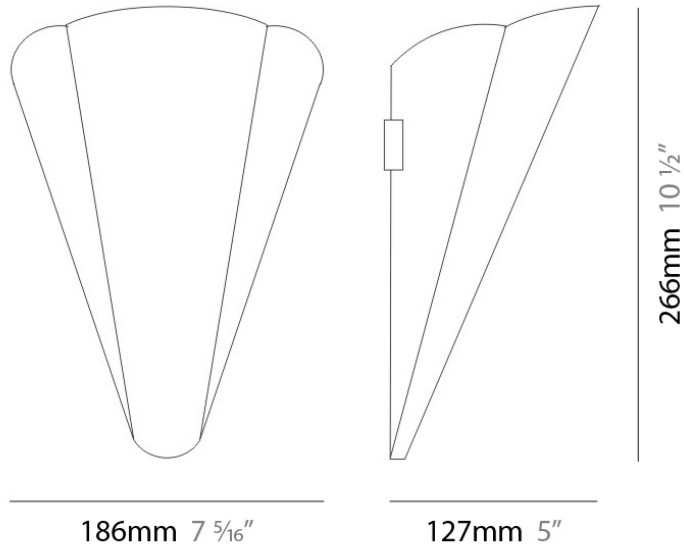

Division: Design

Mounting Type: Surface

Mounting Location: Wall

Subcategory: Ambient

PHYSICAL

Shape: Cone

Length (mm): 186

Length (in): 7 ⁵/₁₆

Height (mm): 266

Height (in): 10 ¹/₂

Extension (mm): 127

Extension (in): 5

Light Distribution: Omnidirectional

Weight (kg): 1.63

Weight (lbs): 3.6

Diffuser: Amber Glass

BELLA SUSPENSION

D81667-MBR

GENERAL

Series: Bella
 Brand: Panzeri
 Division: Design
 Mounting Type: Suspension
 Mounting Location: Ceiling
 Subcategory: Pendant

PHYSICAL

Shape: Disc
 Diameter (mm): 101
 Diameter (in): 4
 Height (mm): 13
 Height (in): 1/2
 Max. Overall Height (mm): 3013
 Max. Overall Height (in): 118 5/8
 Light Distribution: Direct
 Weight (kg): 0.54501
 Weight (lbs): 1.2
 Diffuser: Opal - Acrylic
 Fixture Material: Metal

Series: Bella
Brand: Panzeri
Division: Design
Mounting Type: Suspension
Mounting Location: Ceiling
Subcategory: Pendant

PHYSICAL

Shape: Disc
Diameter (mm): 101
Diameter (in): 4
Height (mm): 13
Height (in): 1/2
Max. Overall Height (mm): 3013
Max. Overall Height (in): 118 ⁵/₈
Light Distribution: Direct
Weight (kg): 0.54501
Weight (lbs): 1.2
Diffuser: Opal - Acrylic
Fixture Material: Metal