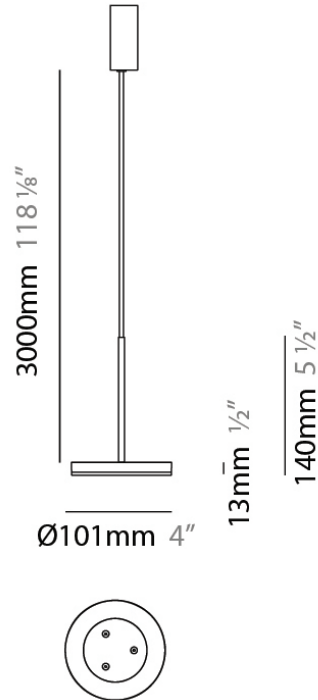

BELLA SUSPENSION

D81667-TIM

GENERAL

Series: Bella
Brand: Panzeri
Division: Design
Mounting Type: Suspension
Mounting Location: Ceiling
Subcategory: Pendant

PHYSICAL

Shape: Disc
Diameter (mm): 101
Diameter (in): 4
Height (mm): 13
Height (in): 1/2
Max. Overall Height (mm): 3013
Max. Overall Height (in): 118 ⁵/₈
Light Distribution: Direct
Weight (kg): 0.54501
Weight (lbs): 1.2
Diffuser: Opal - Acrylic
Fixture Material: Metal

ELECTRICAL

Lamp Type: LED
Input Wattage (W): 6.5
Dimming: Non-Dimmable
Driver Location: Integrated
Input Voltage (V): 120

LED

Number of LEDs: 1
Color Temperature (°K): 2700
Max. Delivered Lumen (lm): 388
Nominal Lumen (lm): 460
CRI: >80 CRI

OPTICAL

RATINGS AND CERTIFICATIONS

Certified By: CSA Certified to UL and CSA Standards
IP rating: IP40

PROJECT
TYPE
NOTES
QUANTITY
DATE