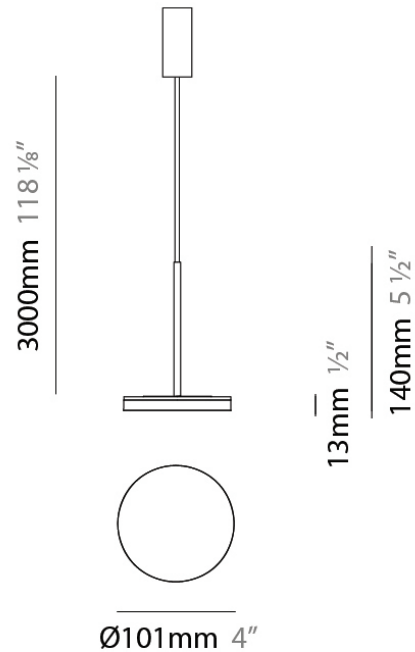

BELLA SUSPENSION

D81668-TIM

PROJECT	
TYPE	
NOTES	
QUANTITY	
DATE	

GENERAL

Series: Bella
Brand: Panzeri
Division: Design
Mounting Type: Suspension
Mounting Location: Ceiling
Subcategory: Pendant

PHYSICAL

Diameter (mm): 101
Diameter (in): 4
Height (mm): 13
Height (in): 1/2
Max. Overall Height (mm): 3013
Max. Overall Height (in): 118 7/8
Light Distribution: Indirect
Weight (kg): 0.54501
Weight (lbs): 1.2
Diffuser: Opal - Acrylic
Fixture Material: Aluminum Die Cast
Cable Details: 3000mm / 118 1/8" Cable

ELECTRICAL

Lamp Type: LED
Input Wattage (W): 6.5
Driver Location: Integrated
Input Voltage (V): 120

LED

Number of LEDs: 1
Color Temperature (°K): 2700
Max. Delivered Lumen (lm): 388
Nominal Lumen (lm): 460
CRI: >80 CRI

OPTICAL

RATINGS AND CERTIFICATIONS

Certified By: CSA Certified to UL and CSA Standards
IP rating: IP40