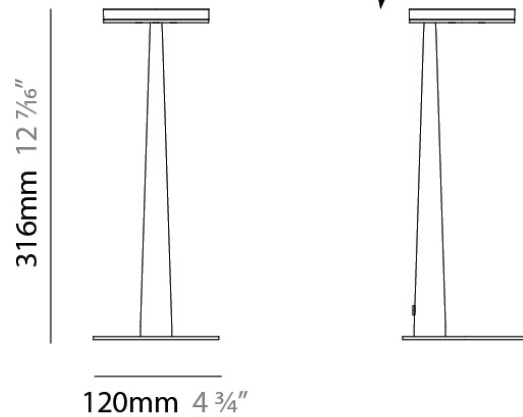

BELLA PORTABLE

D84376R9-BRZ

PROJECT

TYPE

NOTES

QUANTITY

DATE

GENERAL

Series: Bella
Brand: Panzeri
Division: Design
Mounting Type: Portable
Mounting Location: Table
Subcategory: Task

PHYSICAL

Shape: Abstract
Diameter (mm): 101
Diameter (in): 4
Height (mm): 316
Height (in): 12 7/16
Light Distribution: Adjustable / Direct
Weight (kg): 0.853
Weight (lbs): 1.88
Diffuser: Opal - Acrylic
Fixture Material: Aluminum Die Cast

ELECTRICAL

Lamp Type: LED
Input Wattage (W): 5
Dimming: 5-Step Touch Dimming
Driver Location: Inline Transformer Plug
Input Voltage (V): 120

LED

Number of LEDs: 1
Color Temperature (°K): 2700
Max. Delivered Lumen (lm): 388
Nominal Lumen (lm): 460
CRI: >90 CRI
Lamp Life (hrs): 70000

OPTICAL

Optic°: Diffused
Adjustability: Tilt 50°

RATINGS AND CERTIFICATIONS

Certified By: CSA Certified to UL and CSA Standards
IP rating: IP20

Ø101mm 4"