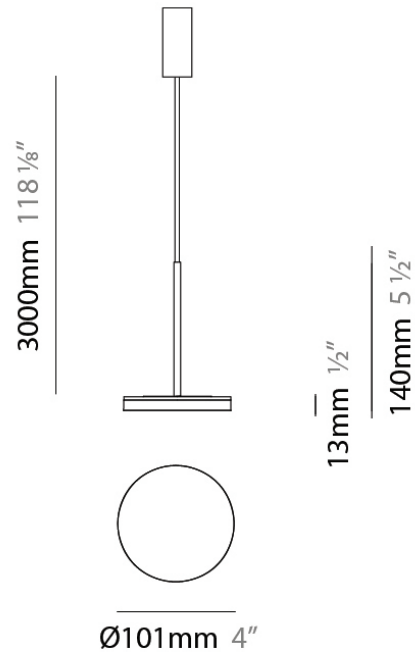

BELLA SUSPENSION

D81668-WHI

PROJECT	
TYPE	
NOTES	
QUANTITY	
DATE	

GENERAL

Series: Bella
Brand: Panzeri
Division: Design
Mounting Type: Suspension
Mounting Location: Ceiling
Subcategory: Pendant

PHYSICAL

Diameter (mm): 101
Diameter (in): 4
Height (mm): 13
Height (in): 1/2
Max. Overall Height (mm): 3013
Max. Overall Height (in): 118 7/8
Light Distribution: Indirect
Weight (kg): 0.54501
Weight (lbs): 1.2
Diffuser: Opal - Acrylic
Fixture Material: Aluminum Die Cast

ELECTRICAL

Lamp Type: LED
Input Wattage (W): 6.5
Dimming: Non-Dimmable
Driver Included: Yes
Driver Location: Integrated
Driver Type: Constant Voltage - Universal
Driver Class: Class 2
Input Voltage (V): 120

LED

Color Temperature (°K): 2700
Max. Delivered Lumen (lm): 467
CRI: >80 CRI

OPTICAL

RATINGS AND CERTIFICATIONS

Certified By: CSA Certified to UL and CSA Standards
IP rating: IP40