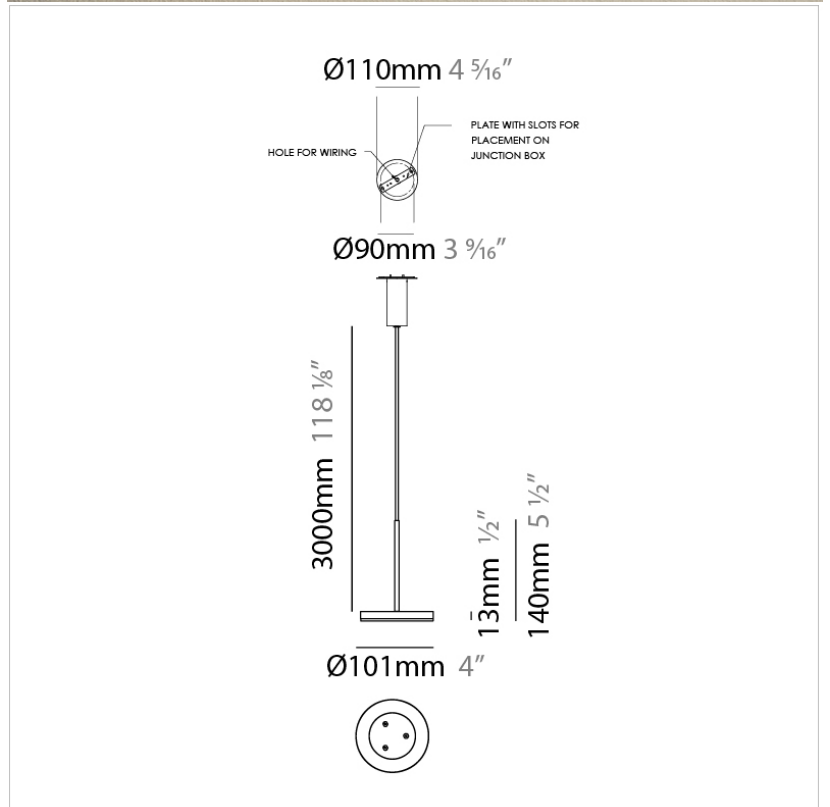

BELLA SUSPENSION

D81667-MBR

GENERAL

Series: Bella
Brand: Panzeri
Division: Design
Mounting Type: Suspension
Mounting Location: Ceiling
Subcategory: Pendant

PHYSICAL

Shape: Disc
Diameter (mm): 101
Diameter (in): 4
Height (mm): 13
Height (in): 1/2
Max. Overall Height (mm): 3013
Max. Overall Height (in): 118 5/8
Light Distribution: Direct
Weight (kg): 0.54501
Weight (lbs): 1.2
Diffuser: Opal - Acrylic
Fixture Material: Metal

ELECTRICAL

Lamp Type: LED
Input Wattage (W): 6.5
Total Output Wattage (W): 6.5
Dimming: Non-Dimmable
Driver Location: Integrated
Input Voltage (V): 120

LED

Delivered Lumen Range: 100 - 499 lm
Number of LEDs: 1
Color Temperature (°K): 2700
Max. Delivered Lumen (lm): 388
Nominal Lumen (lm): 460
CRI: >80 CRI

OPTICAL

RATINGS AND CERTIFICATIONS

Certified By: CSA Certified to UL and CSA Standards
IP rating: IP40

PROJECT	
TYPE	
NOTES	
QUANTITY	
DATE	

D